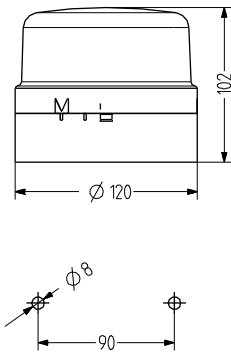

# BLG LED flashing beacon

- Ø 120 mm LED flashing beacon
- Good signalling effect from 48 LEDs
- High degree of protection IP 65
- Optional mounting bracket for vertical mounting
- Bayonet locking system with push button
- For general applications
- Attractive price/performance ratio

## TECHNICAL DATA

Housing	Ø 120 mm, ABS black (RAL 9005) or grey (RAL 7035)
Lens	Polycarbonate, ribbed inside orange, red, clear, blue, green or yellow
Type of mounting	horizontal or vertical (with bracket)
Cable entry	bottom: Grommet 5-10 mm
Connection technology	Terminal 2,5 mm <sup>2</sup>
Leakage current	0,003 A (PLC-suitable)
Beacon type	LED flashing beacon