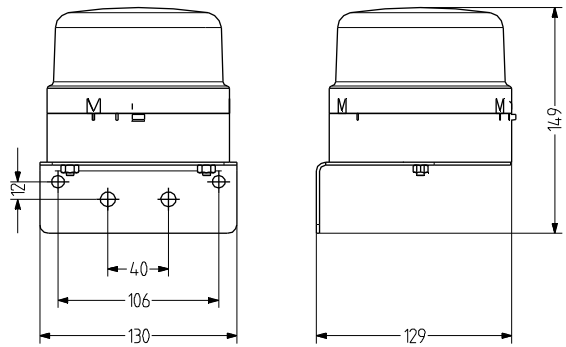

# BLG LED flashing beacon

- Ø 120 mm LED flashing beacon
- Good signalling effect from 48 LEDs
- High degree of protection IP 65
- Optional mounting bracket for vertical mounting
- Bayonet locking system with push button
- For general applications
- Attractive price/performance ratio

## TECHNICAL DATA

Housing	Ø 120 mm, ABS black (RAL 9005) or grey (RAL 7035)
Lens	Polycarbonate, ribbed inside orange, red, clear, blue, green or yellow
Type of mounting	horizontal or vertical (with bracket)
Cable entry	bottom: Grommet 5-10 mm
Connection technology	Terminal 2,5 mm <sup>2</sup>
Leakage current	0,003 A (PLC-suitable)
Beacon type	LED flashing beacon

Light source	48 LEDs
Strobe/flash frequency	2 Hz
Duty cycle	100 %
Service life	Light source: 100.000 h
Operating temperature	-35°C/+60°C
Degree of protection	IP65
Weight	270 g